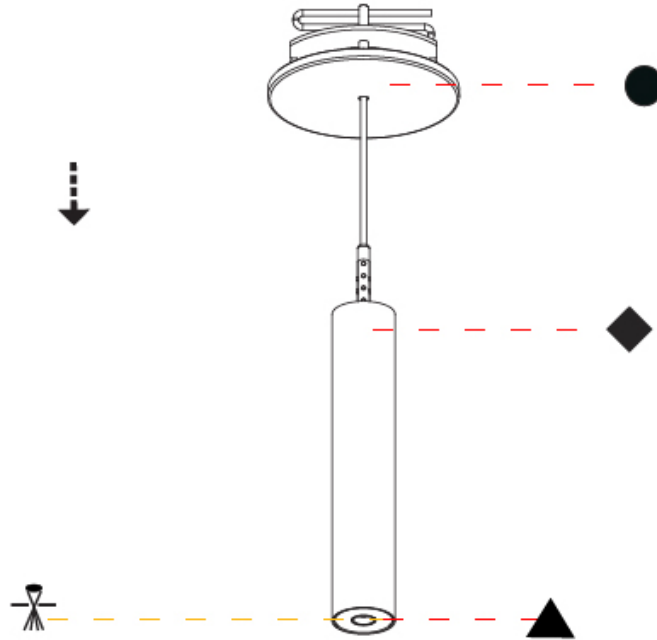

Shape: Cylinder
 Diameter (mm): 28
 Diameter (in): 1 1/8
 Height (mm): 150
 Height (in): 5 7/8
 Max. Overall Height (mm): 2150
 Max. Overall Height (in): 84 3/8
 Min. Recessing Depth (mm): 75
 Min. Recessing Depth (in): 2 15/16
 Light Distribution: Downlight
 Weight (kg): 0.274
 Weight (lbs): 0.60
 Fixture Finish: SSR / BKV / CWI / CRY / HAB / UFT / ITA / RUA / FTG / MYG / LOD / PUS / FRO / FUP / KIA / POP / BLS / SPG / MEY / GOH / GUM / CHC / COM / ABZ / JAG / OBR / MOS / ROR
 Fixture Material: Aluminum
 Cable Details: 2000mm or 4000mm Black Cable
 Cut-out Measurements: 68mm / 2 11/16"

OPTICAL

Optic°: 24 / 32 / 34 / 55 / 58

RATINGS AND CERTIFICATIONS

Certified By: Certified for North American Standards
 IP rating: IP20

HANGOVER PLUG MONOPOINT RECESSED CANOPY SUSPENSION

A30839-

PROJECT
TYPE
SPECIFIER
QUANTITY
DATE

Shape: Cylinder
 Diameter (mm): 28
 Diameter (in): 1 1/8
 Height (mm): 300
 Height (in): 11 13/16
 Max. Overall Height (mm): 2300
 Max. Overall Height (in): 90 3/16
 Min. Recessing Depth (mm): 75
 Min. Recessing Depth (in): 2 15/16
 Light Distribution: Downlight
 Weight (kg): 0.389
 Weight (lbs): 0.856
 Fixture Finish: SSR / BKV / CWI / CRY / HAB / UFT / ITA / RUA / FTG / MYG / LOD / PUS / FRO / FUP / KIA / POP / BLS / SPG / MEY / GOH / GUM / CHC / COM / ABZ / JAG / OBR / MOS / ROR
 Fixture Material: Aluminum
 Cable Details: 2000mm or 4000mm Black Cable
 Cut-out Measurements: 68mm / 2 11/16"