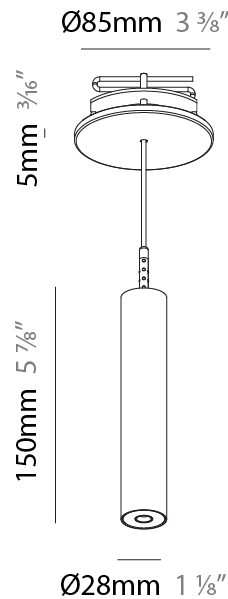

PROJECT
TYPE
SPECIFIER
QUANTITY
DATE

HANGOVER PLUG MONOPOINT RECESSED CANOPY SUSPENSION

A30839-

base number	Color Temperature	Finishes (Diamond)	Finishes (Triangle)	Finishes (Circle)	Lens Options	Cable Options
-------------	----------------------	-----------------------	------------------------	----------------------	-----------------	------------------

Shape: Cylinder
 Diameter (mm): 28
 Diameter (in): 1 1/8
 Height (mm): 150
 Height (in): 5 7/8
 Max. Overall Height (mm): 2150
 Max. Overall Height (in): 84 3/8
 Min. Recessing Depth (mm): 75
 Min. Recessing Depth (in): 2 15/16
 Light Distribution: Downlight
 Weight (kg): 0.274
 Weight (lbs): 0.60
 Fixture Finish: SSR / BKV / CWI / CRY / HAB / UFT / ITA / RUA / FTG / MYG / LOD / PUS / FRO / FUP / KIA / POP / BLS / SPG / MEY / GOH / GUM / CHC / COM / ABZ / JAG / OBR / MOS / ROR
 Fixture Material: Aluminum
 Cable Details: 2000mm or 4000mm Black Cable
 Cut-out Measurements: 68mm / 2 11/16"

OPTICAL

Optic°: 24 / 32 / 34 / 55 / 58

RATINGS AND CERTIFICATIONS

Certified By: Certified for North American Standards
 IP rating: IP20

HANGOVER PLUG MONOPOINT RECESSED CANOPY SUSPENSION

A30839-

PROJECT
TYPE
SPECIFIER
QUANTITY
DATE

Shape: Cylinder
 Diameter (mm): 28
 Diameter (in): 1 1/8
 Height (mm): 300
 Height (in): 11 13/16
 Max. Overall Height (mm): 2300
 Max. Overall Height (in): 90 3/16
 Min. Recessing Depth (mm): 75
 Min. Recessing Depth (in): 2 15/16
 Light Distribution: Downlight
 Weight (kg): 0.389
 Weight (lbs): 0.856
 Fixture Finish: SSR / BKV / CWI / CRY / HAB / UFT / ITA / RUA / FTG / MYG / LOD / PUS / FRO / FUP / KIA / POP / BLS / SPG / MEY / GOH / GUM / CHC / COM / ABZ / JAG / OBR / MOS / ROR
 Fixture Material: Aluminum
 Cable Details: 2000mm or 4000mm Black Cable
 Cut-out Measurements: 68mm / 2 11/16"